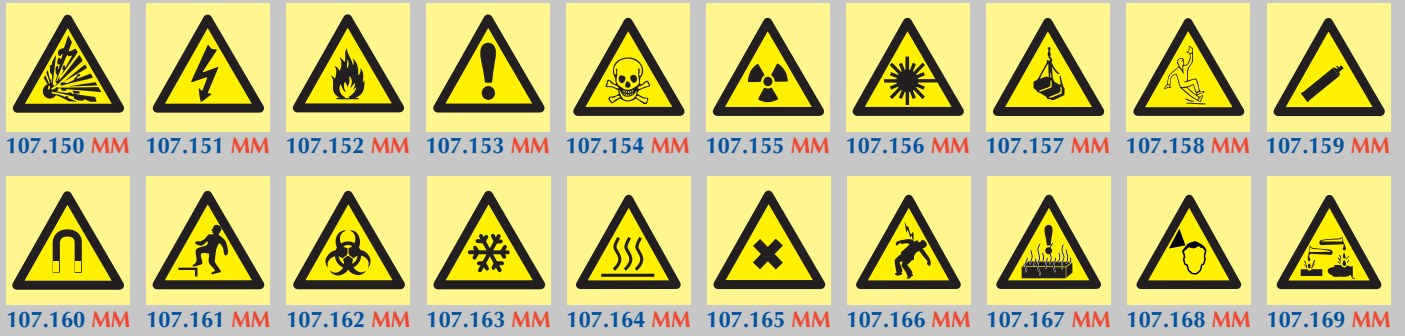

Safety equipment

warning signs 5

M = 150 mm. Materials: R, V, PR & PV

ISPS Code signs

V, R 140.001 SR

V, R 140.002 SR

V 140.010 RR

V 140.011 RR

V, R 140.020 PU

V, R 140.021 PU

R 140.025 MR

R 140.026 MR

R 140.027 MR

V, R 120.072 SR

V, R 120.070 RR

PV, PR 120.071 RR

PV, PR 120.073 SR

Materials: R, V, PR & PV

102.048 HR

102.049 HR

106.250 HR

106.251 HR

106.252 HR

106.253 HR

106.254 HR

106.255 HR

Materials: PV = Photoluminescent vinyl
 R = Rigid plast
 PR = Photoluminescent plast
 V = Self adhesive vinyl
 Size Codes: H = 100 mm.
 M = 150 mm.
 P = 250 mm.
 R = 300 mm.
 S = 400 mm.
 U = 500 mm.